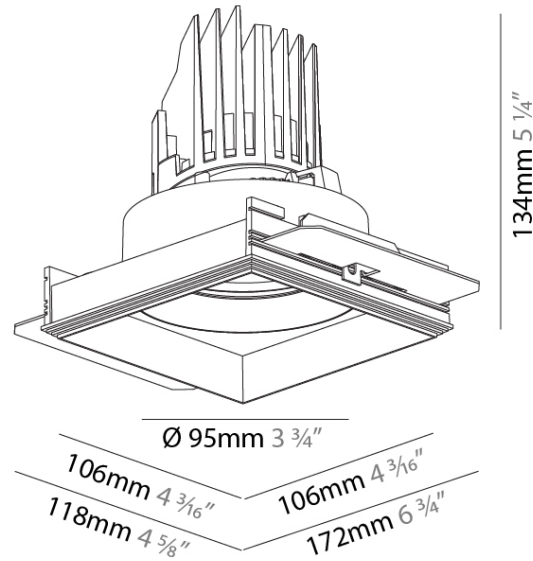

ELECTRICAL

Lamp Type: LED (Zhaga Standard)
Input Wattage (W): 13.2 (2700K) / 16.5
Total Output Wattage (W): 12 (2700K) / 15
Dimming: Tri-Mode (Non-Dimming and Phase Dimming (120Vac only) and 0-10V Dimming)
Driver Included: No
Driver Location: Recessed Housing
Driver Type: Constant Current - Universal
Driver Class: Class 2
Housing: See components
Input Voltage (V): 120 - 277
Constant Current (MA): 350

LED

Number of LEDs: 1
Color Temperature (°K): 2700 / 3000 / 3500 / 4000
Max. Delivered Lumen (lm): 850 / 950 / 1019 / 1040
Nominal Lumen (lm): 960 / 1070 / 1156 / 1180
CRI: >90 CRI
Efficiency (%): 88.5
Lamp Life (hrs): 50000
Upon Request: RGB-W Tunable White Special Color Temperature Special LED

OPTICAL

Reflector: 10
Adjustability: Rotational 355°; Tilt 30°
Upon Request: Special Beam Angles

RATINGS AND CERTIFICATIONS

Available for international specifications by adding "INT" at the end of the existing Model #. For assistance on 'custom' specifications, contact zteam@zaneen.com. In a constant effort to supply the best product, we reserve the right to change specifications or materials without notice. The most recent specification sheets are found at zaneen.com

IP rating: IP20