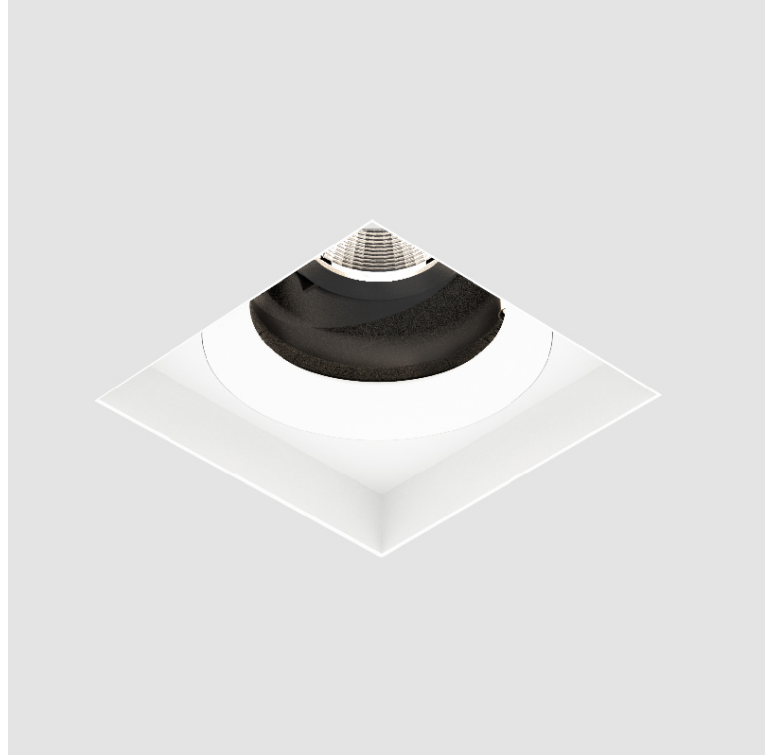

ELECTRICAL

Lamp Type: LED (Zhaga Standard)
Input Wattage (W): 13.2 (2700K) / 16.5
Total Output Wattage (W): 12 (2700K) / 15
Dimming: Tri-Mode (Non-Dimming and Phase Dimming (120Vac only) and 0-10V Dimming)
Driver Included: No
Driver Location: Recessed Housing
Driver Type: Constant Current - Universal
Driver Class: Class 2
Housing: See components
Input Voltage (V): 120 - 277
Constant Current (MA): 350

LED

Number of LEDs: 1
Color Temperature (°K): 2700 / 3000 / 3500 / 4000
Max. Delivered Lumen (lm): 850 / 950 / 1019 / 1040
Nominal Lumen (lm): 960 / 1070 / 1156 / 1180
CRI: >90 CRI
Efficiency (%): 88.5
Lamp Life (hrs): 50000
Upon Request: RGB-W Tunable White Special Color Temperature Special LED

OPTICAL

Reflector: 10
Adjustability: Rotational 355°; Tilt 30°
Upon Request: Special Beam Angles

RATINGS AND CERTIFICATIONS

Available for international specifications by adding "INT" at the end of the existing Model #. For assistance on 'custom' specifications, contact zteam@zaneen.com. In a constant effort to supply the best product, we reserve the right to change specifications or materials without notice. The most recent specification sheets are found at zaneen.com

IP rating: IP20